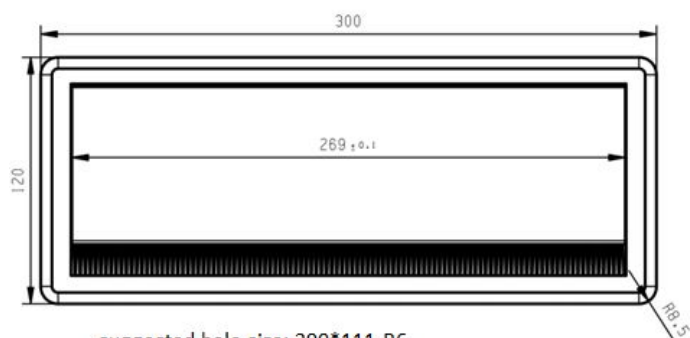

PRODUCT SHEET

Description:

Soft Close Grommet "Mambo" 300x120x27,5mm, Silver,(RAL9006) ABS Frame,Alu. Lid
W/Brush.Suggested Hole Cutting 290x111mm

Item number:

25.20.380-0

Units	Box	Carton	HS Code	Barcode
Pcs.	1	50	7616991099	
				5704866482264

SISO A/S

Mileparken 11
DK-2740 Skovlunde
Denmark
VAT: DK 24786013

Phone +45 45 830 900

www.siso.dk
siso@siso.dk

Danske Bank
Nytorv Branch
Copenhagen
SWIFT: DABADKKK

Account no.
4180 3112 112936
IBAN Account
DK7230003112112936