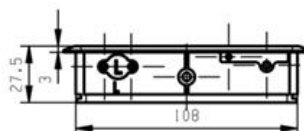

PRODUCT SHEET

Description:

Soft Close Grommet "Mambo" 300x120x27,5mm, Silver,(RAL9006) ABS Frame,Alu. Lid
W/Brush.Suggested Hole Cutting 290x111mm

Item number:

25.20.380-0

Units	Box	Carton	HS Code	Barcode
Pcs.	1	50	7616991099	
				5704866482264

SISO A/S

Mileparken 11
DK-2740 Skovlunde
Denmark
VAT: DK 24786013

Phone +45 45 830 900

www.siso.dk
siso@siso.dk

Danske Bank
Nytorv Branch
Copenhagen
SWIFT: DABADKKK

Account no.
4180 3112 112936
IBAN Account
DK7230003112112936